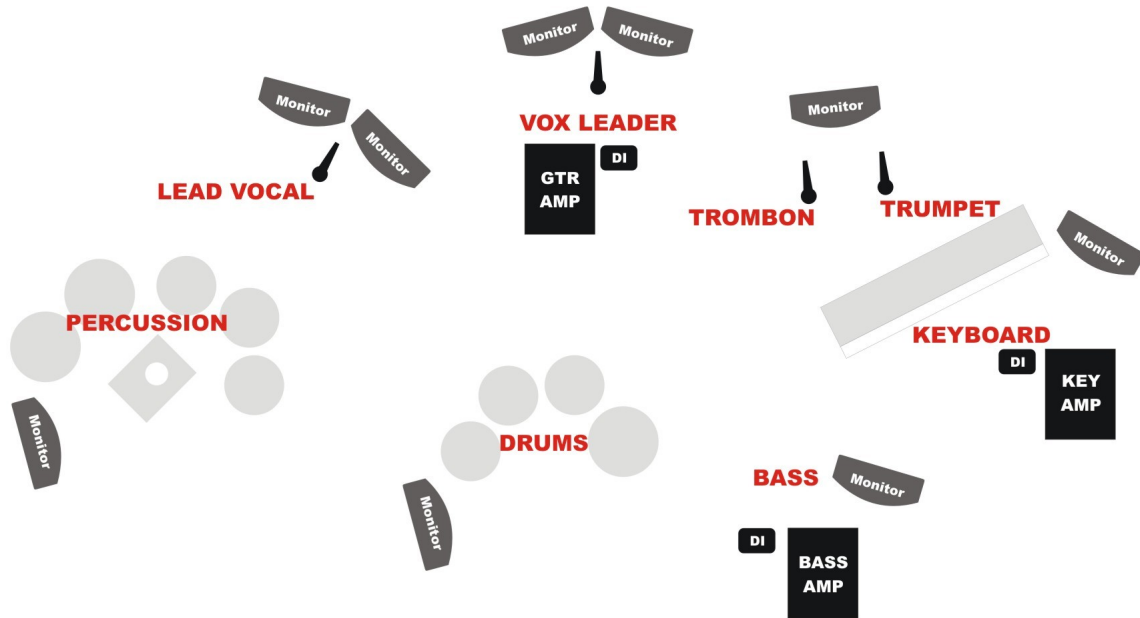

DEJAVU LATIN FUSION STAGE PLOT

Contact: Enrique Infante (614) 273-9029
contact@dejavulatinfusion.com

FRONT

Updated, April 2009

BACK