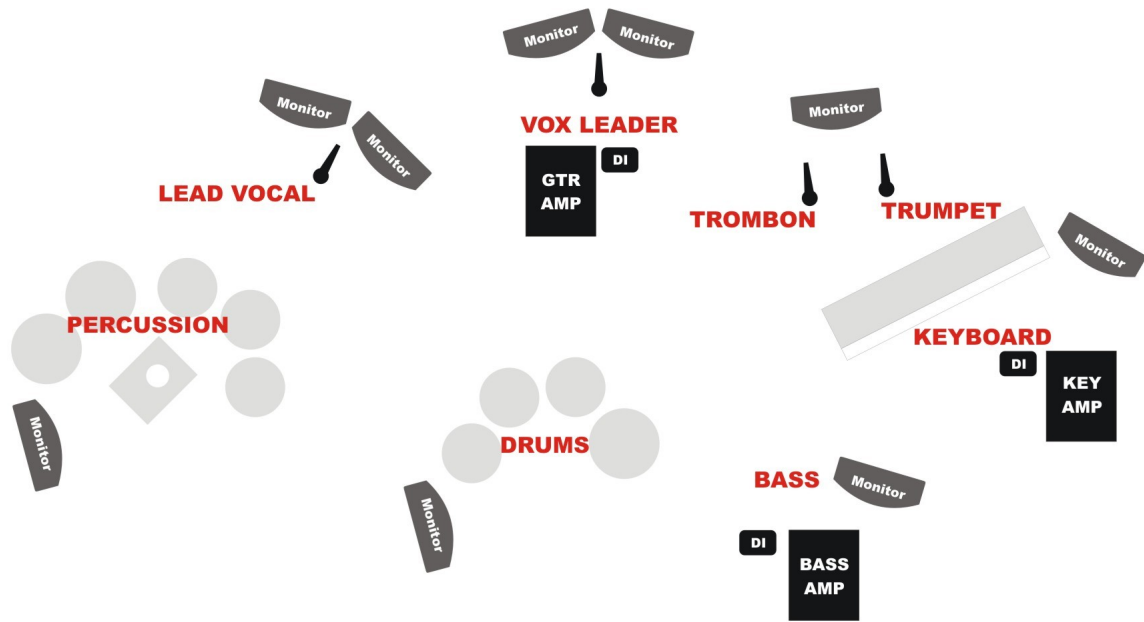

DEJAVU LATIN FUSION STAGE PLOT

Contact: Enrique Infante (614) 273-9029
contact@dejavulatinfusion.com

FRONT

Updated, April 2009

BACK